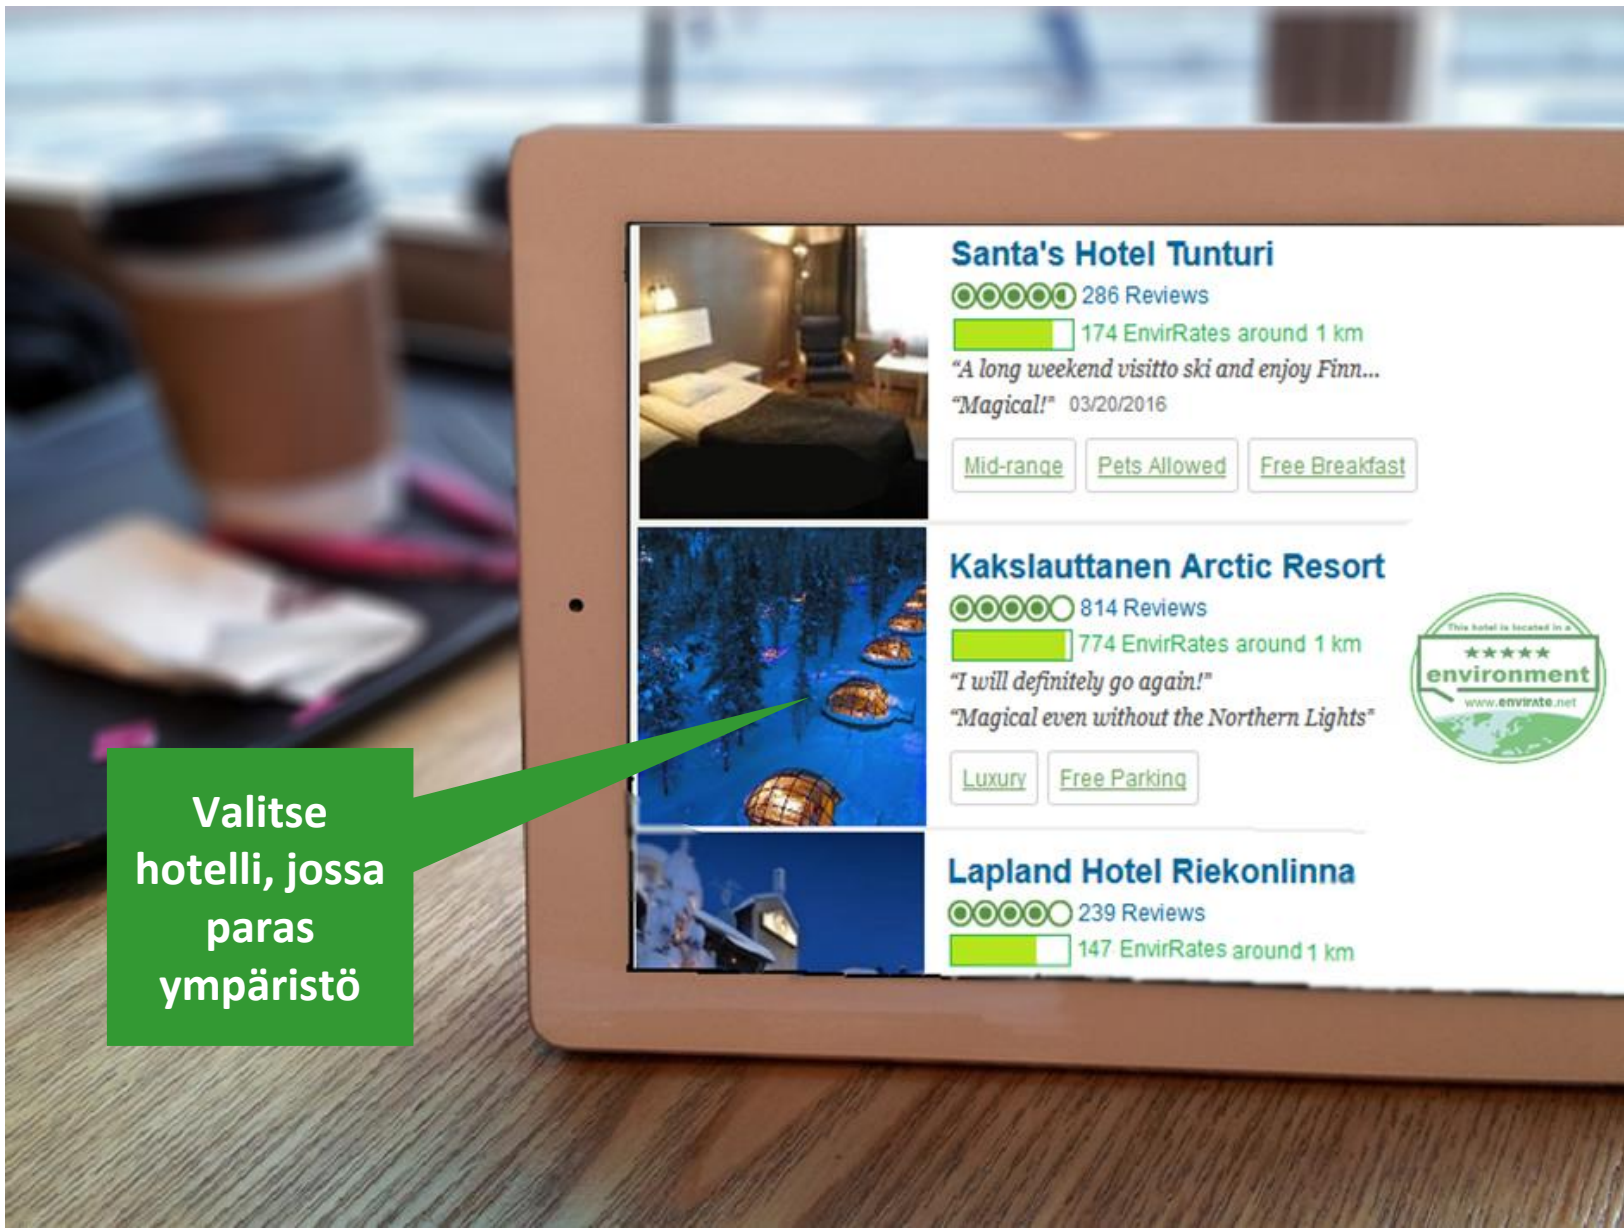

Matkailu ja turisimi...

envirate

Valitse hotelli, jossa paras ympäristö

Santa's Hotel Tunturi

★★★★★ 286 Reviews

174 EnvirRates around 1 km

"A long weekend visit to ski and enjoy Finn..."

"Magical!" 03/20/2016

Mid-range

Pets Allowed

Free Breakfast

Kakslauttanen Arctic Resort

★★★★★ 814 Reviews

774 EnvirRates around 1 km

"I will definitely go again!"

"Magical even without the Northern Lights"